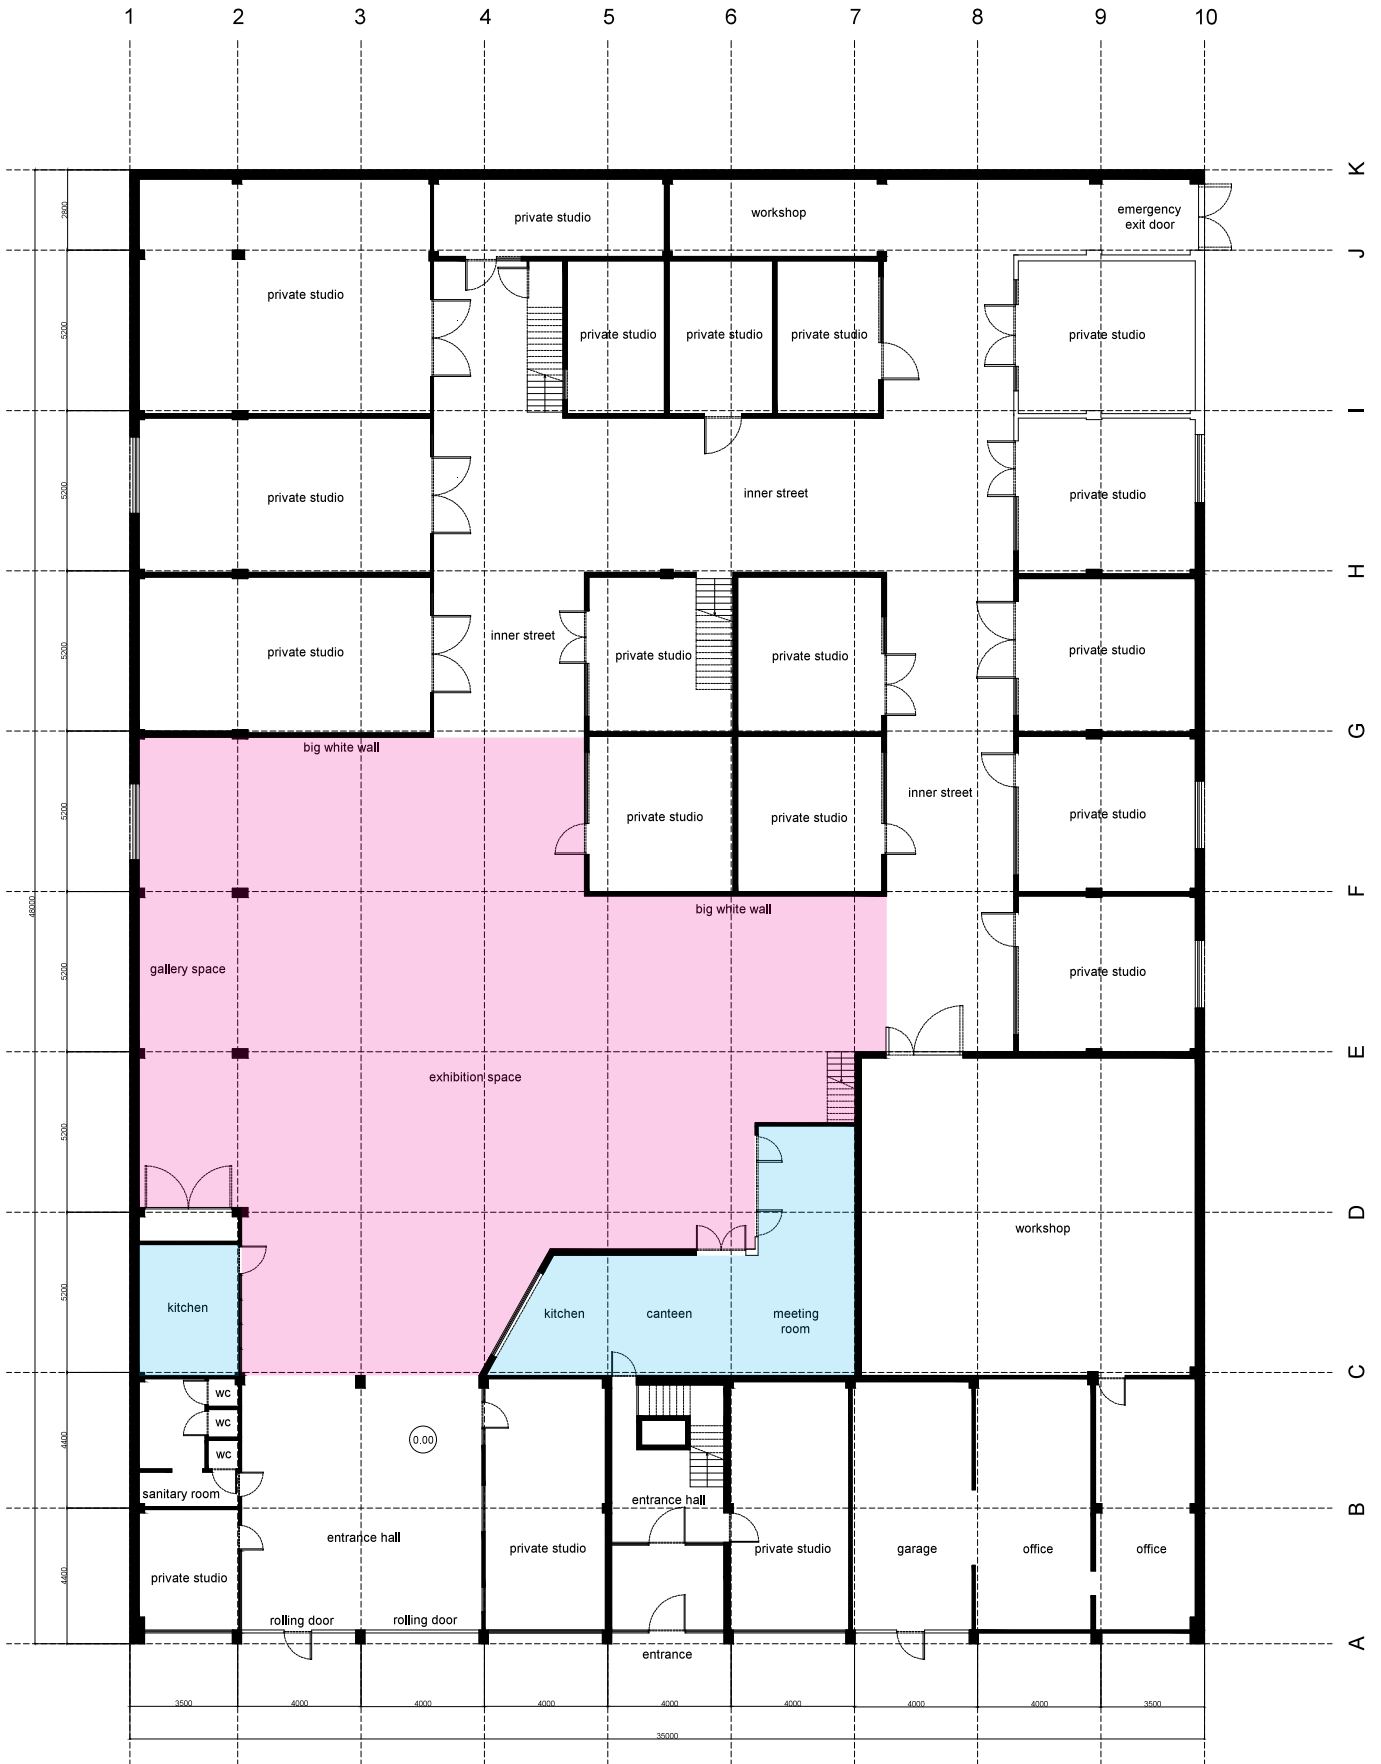

exhibition space to rent

annex space to rent

iso floorplan

info@isoamsterdam.nl
+31621224842
Isolatorweg 17
1014 AS Amsterdam
The Netherlands